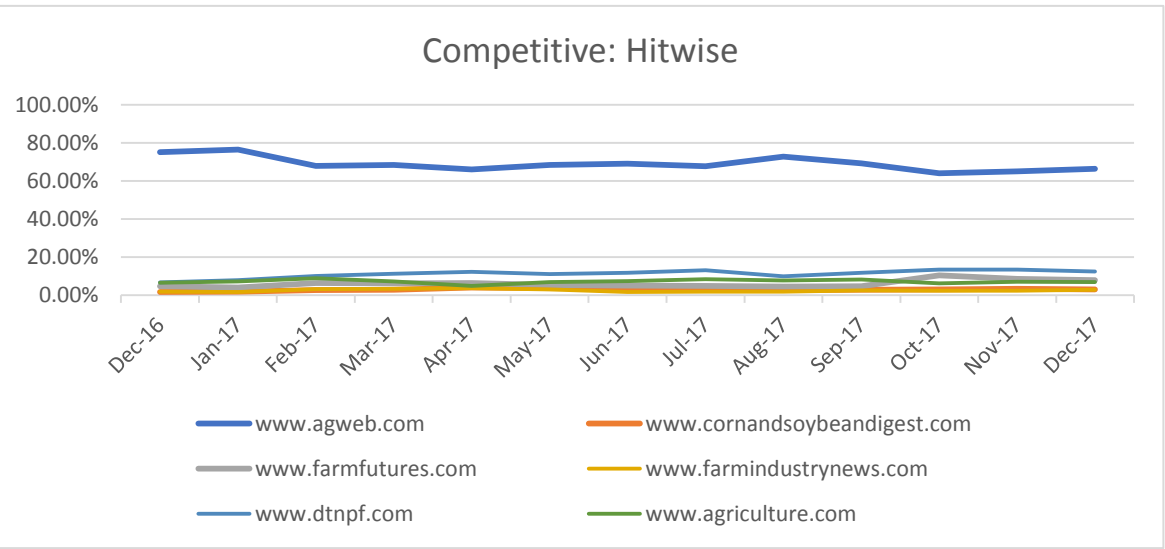

The Latest Competitive Report

Source: Hitwise Dec 2017
Monthly visits share among selected sites